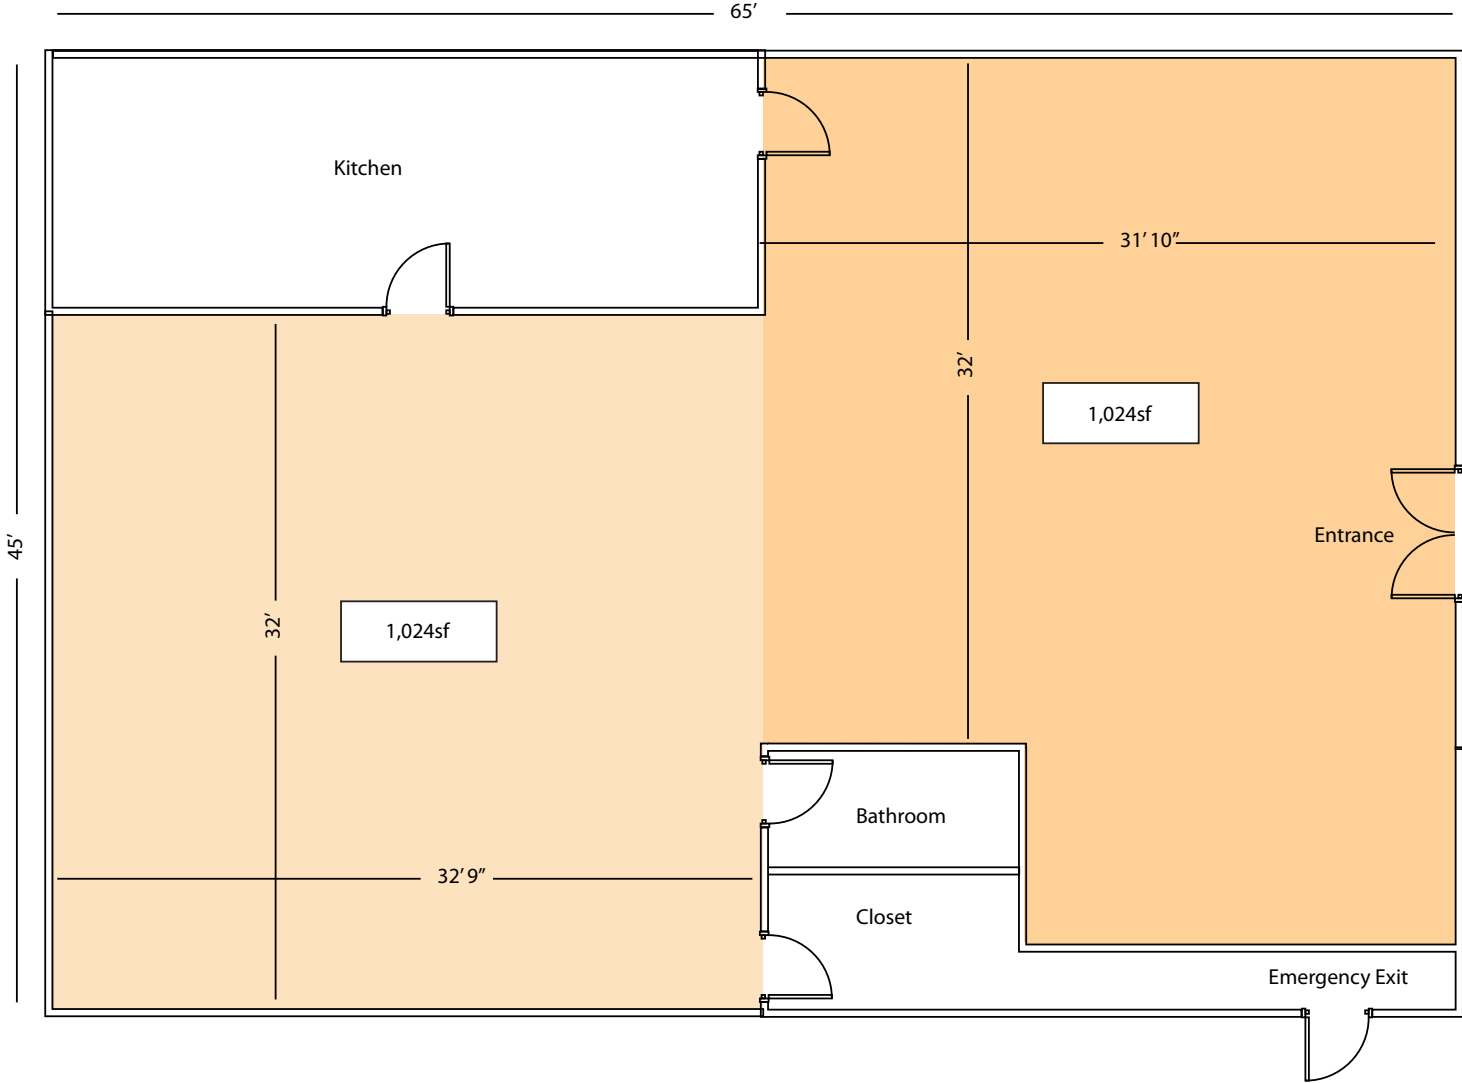

Shadyrill Farm Wedding Barn Floor Plan

Shadyrill Farm Wedding Barn Venue
315 Loyalville Rd, Dallas PA 18612 | T: 570.477.2202 | M: 570.762.2900